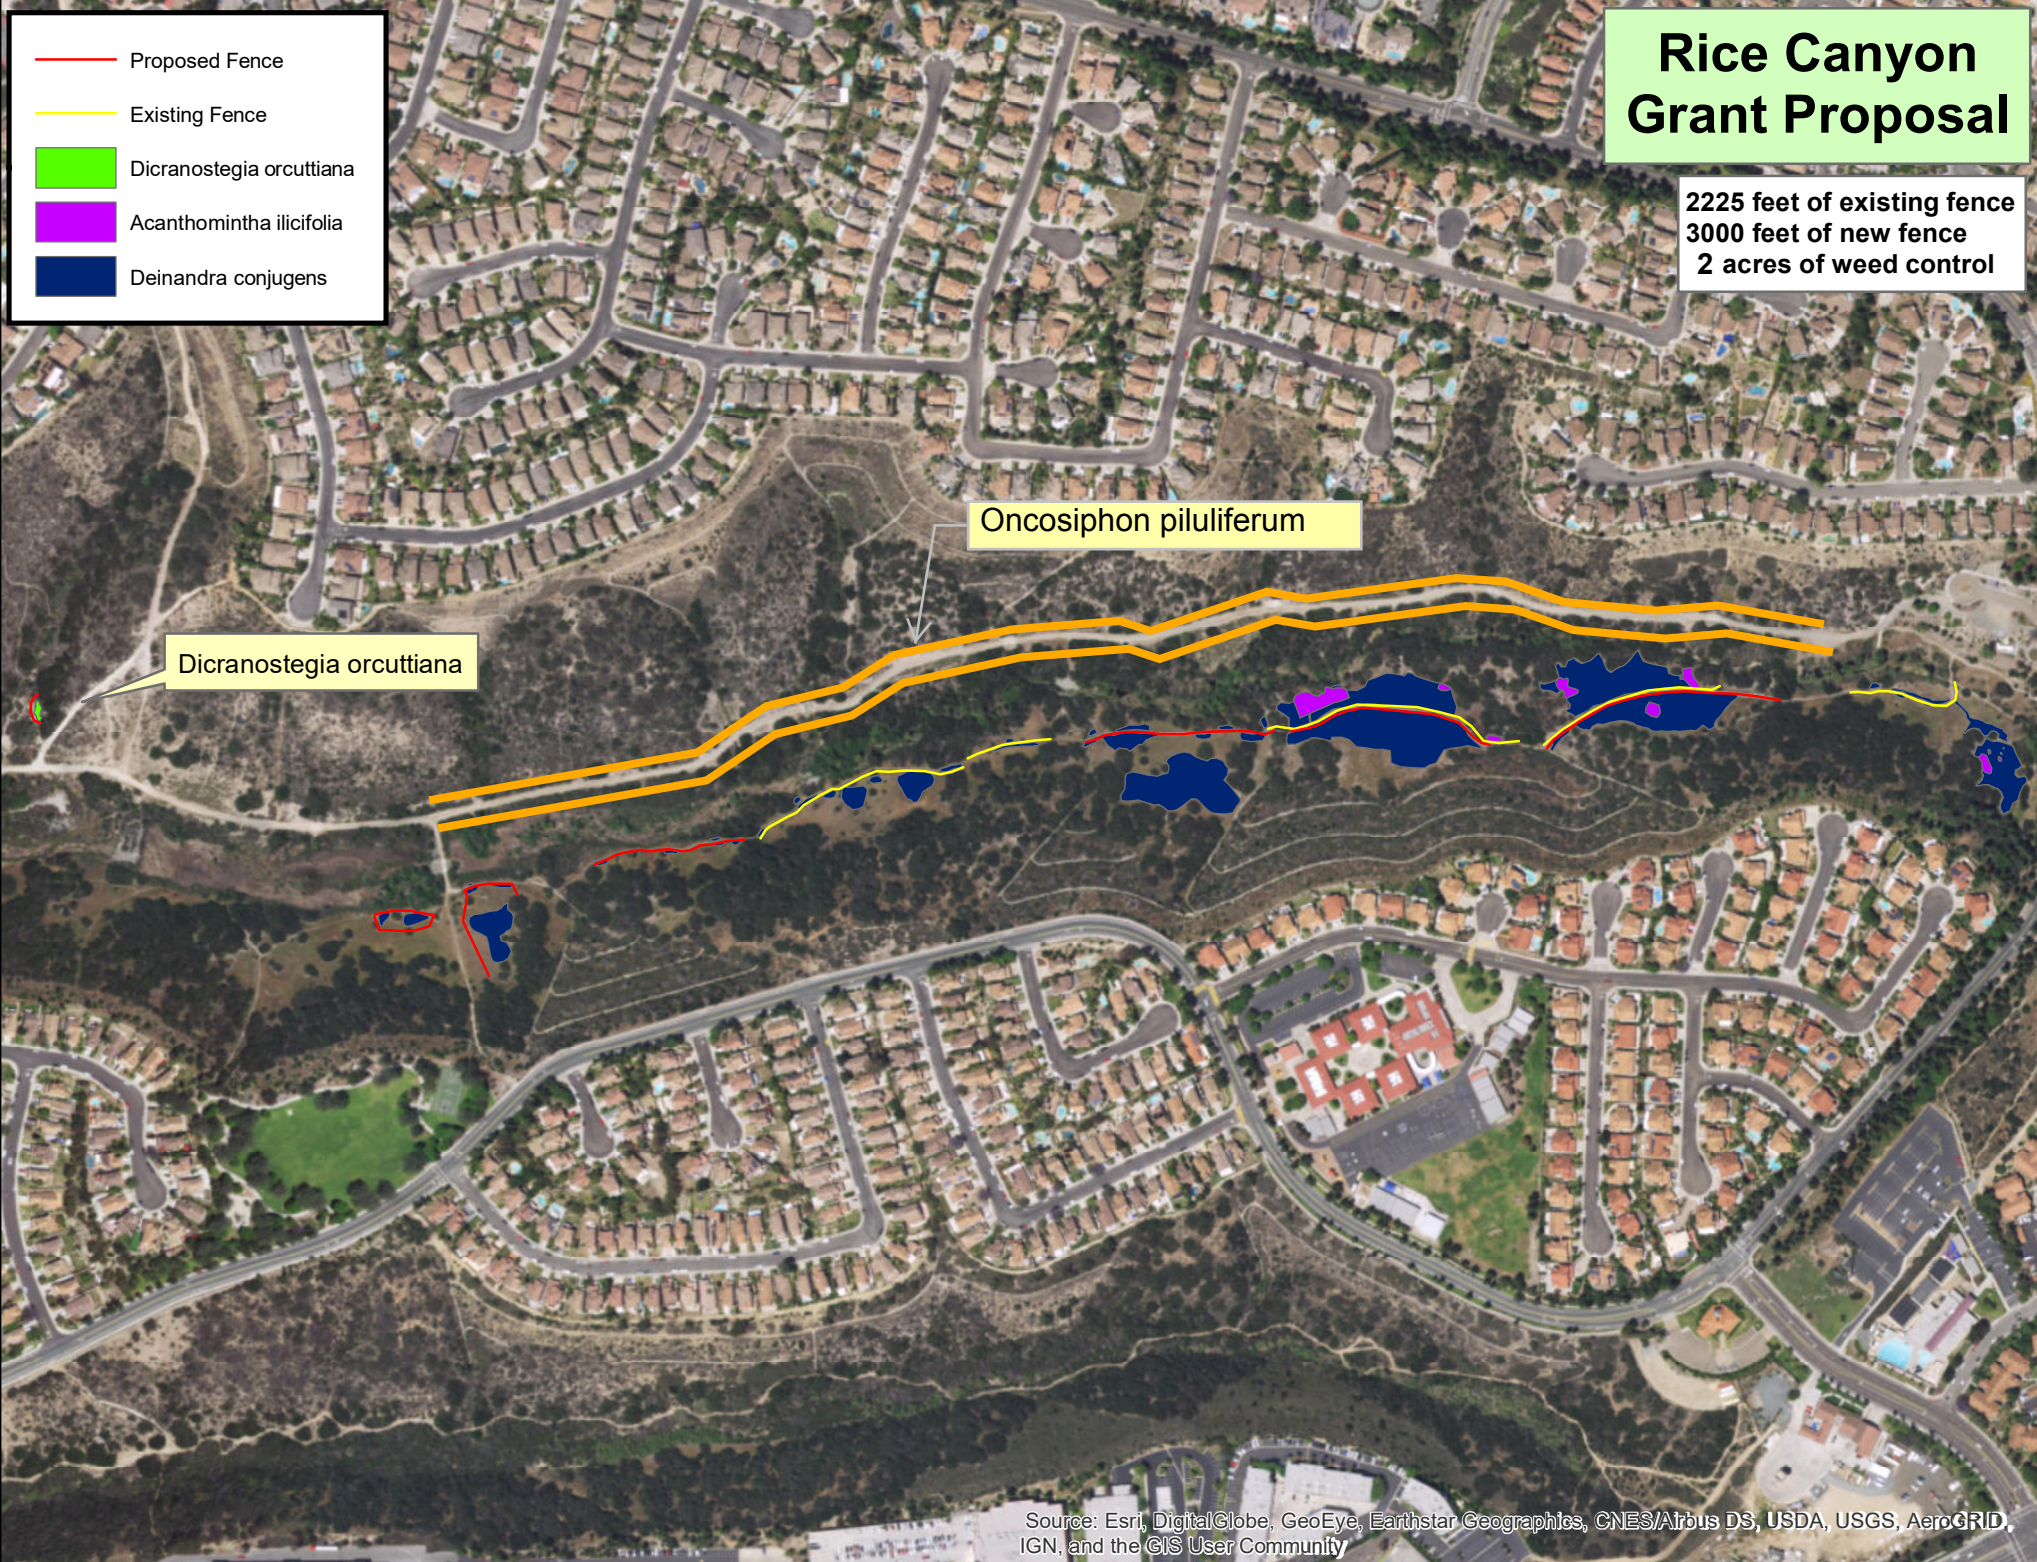

Rice Canyon Grant Proposal

2225 feet of existing fence
3000 feet of new fence
2 acres of weed control

- Proposed Fence
- Existing Fence
- Dicranostegia orcuttiana
- Acanthomintha ilicifolia
- Deinandra conjugens